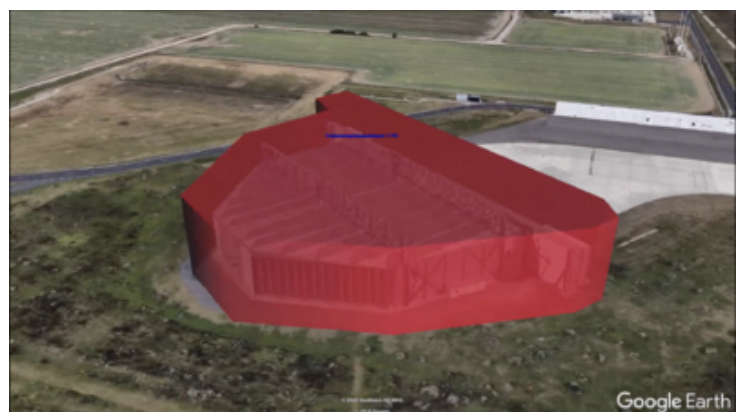

CONTEXT

The Leipzig/Halle LEJ airport (Saxony/Germany) is a relatively small airport for civil air traffic with 2.365.141 passengers in 2017. Little known to the public is it a rather active military and logistical hub among the German airports. It serves as one of the main deportation airports in Germany with governmental numbers reporting 2157 deportations in 2016. Since 2006 US military organised its troop exchange to Iraq and Afghanistan transferring ca. 1600 soldiers per month via LEJ. The soldiers were documented as civilian transit passengers. In 2013 a Hangar was built for SALIS – Strategic Airlift International Solutions' maintenance work on Antonov-An-124 NATO military transportation planes delivering military equipment to Iraq, Afghanistan and Kongo. None of this is present to travellers and civilians. Also, official touristic bus tours through the airport do not mention those functions.

LINKS

- LEJ Video Tour (<https://vimeo.com/manage/videos/511573351>)
- Places en relation (<https://civic-city.org/places>)

FILES