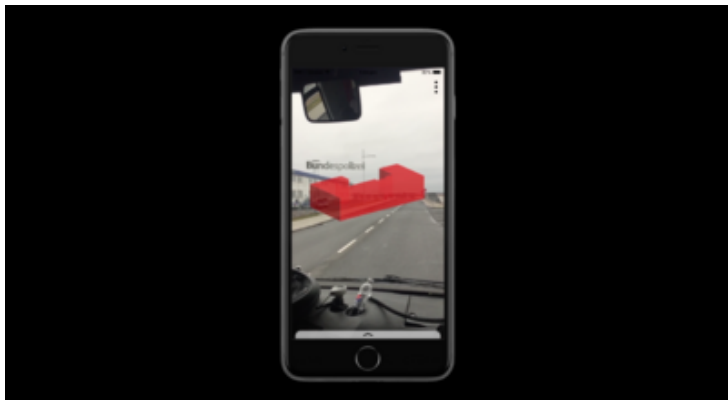

CONTEXT

The Leipzig/Halle LEJ airport (Saxony/Germany) is a relatively small airport for civil air traffic with 2.365.141 passengers in 2017. Little known to the public is it a rather active military and logistical hub among the German airports. It serves as one of the main deportation airports in Germany with governmental numbers reporting 2157 deportations in 2016. Since 2006 US military organised its troop exchange to Iraq and Afghanistan transferring ca. 1600 soldiers per month via LEJ. The soldiers were documented as civilian transit passengers. In 2013 a Hangar was built for SALIS – Strategic Airlift International Solutions' maintenance work on Antonov-An-124 NATO military transportation planes delivering military equipment to Iraq, Afghanistan and Kongo. None of this is present to travellers and civilians. Also, official touristic bus tours through the airport do not mention those functions.

LINKS

- LEJ Video Tour (<https://vimeo.com/manage/videos/511573351>)
- Places en relation (<https://civic-city.org/places>)

FILES